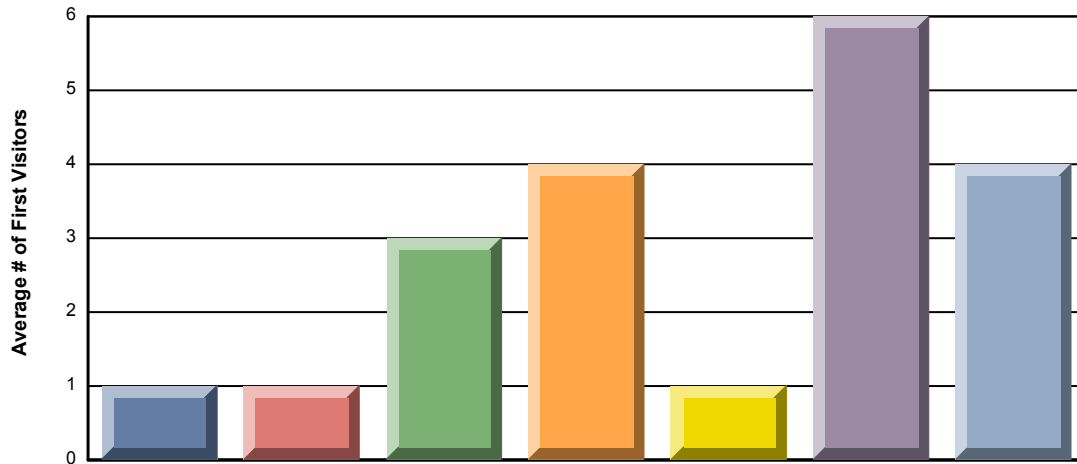

# CMS Condo 1st On-site & Beback Traffic Flow

Between 11/22/10 and 11/28/10

	Monday	Tuesday	Wednesday	Thursday	Friday	Saturday	Sunday	Total
22 Nov 10	1	1	3	4	1	6	4	20
Average # of 1st Visits	<u>1.0</u>	<u>1.0</u>	<u>3.0</u>	<u>4.0</u>	<u>1.0</u>	<u>6.0</u>	<u>4.0</u>	<u>2.9</u>
Total # of 1st Visits	<u>1</u>	<u>1</u>	<u>3</u>	<u>4</u>	<u>1</u>	<u>6</u>	<u>4</u>	<u>20</u>